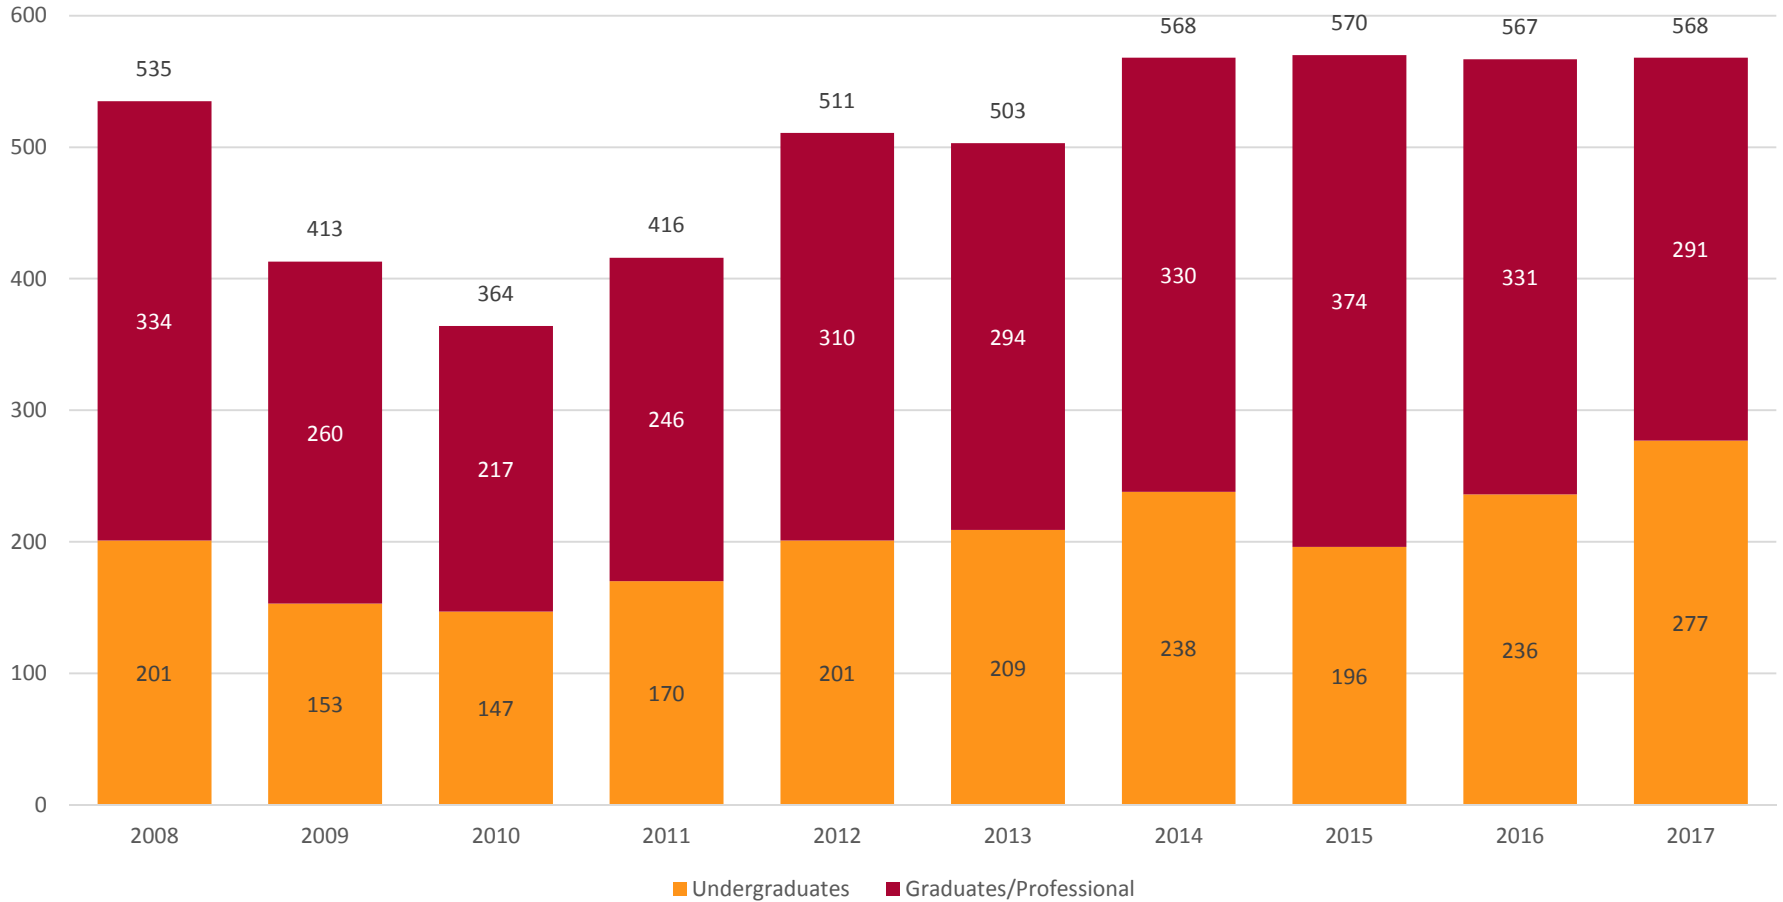

Office of International Affairs

International Enrollment Report September 2017

IUPUI Office of International Affairs

902 W. New York St., ES 2126
Indianapolis, IN 46202
<http://international.iupui.edu>

IUPUI International Student Enrollment Fall Enrollment

Total International Enrollment by Level

Includes IUPUI and IUPUC

New Fall International Enrollment

New International Undergraduate Enrollment by Admit Type

International Undergraduate Enrollment by Level

Undergraduate International Enrollment by Tuition Residency