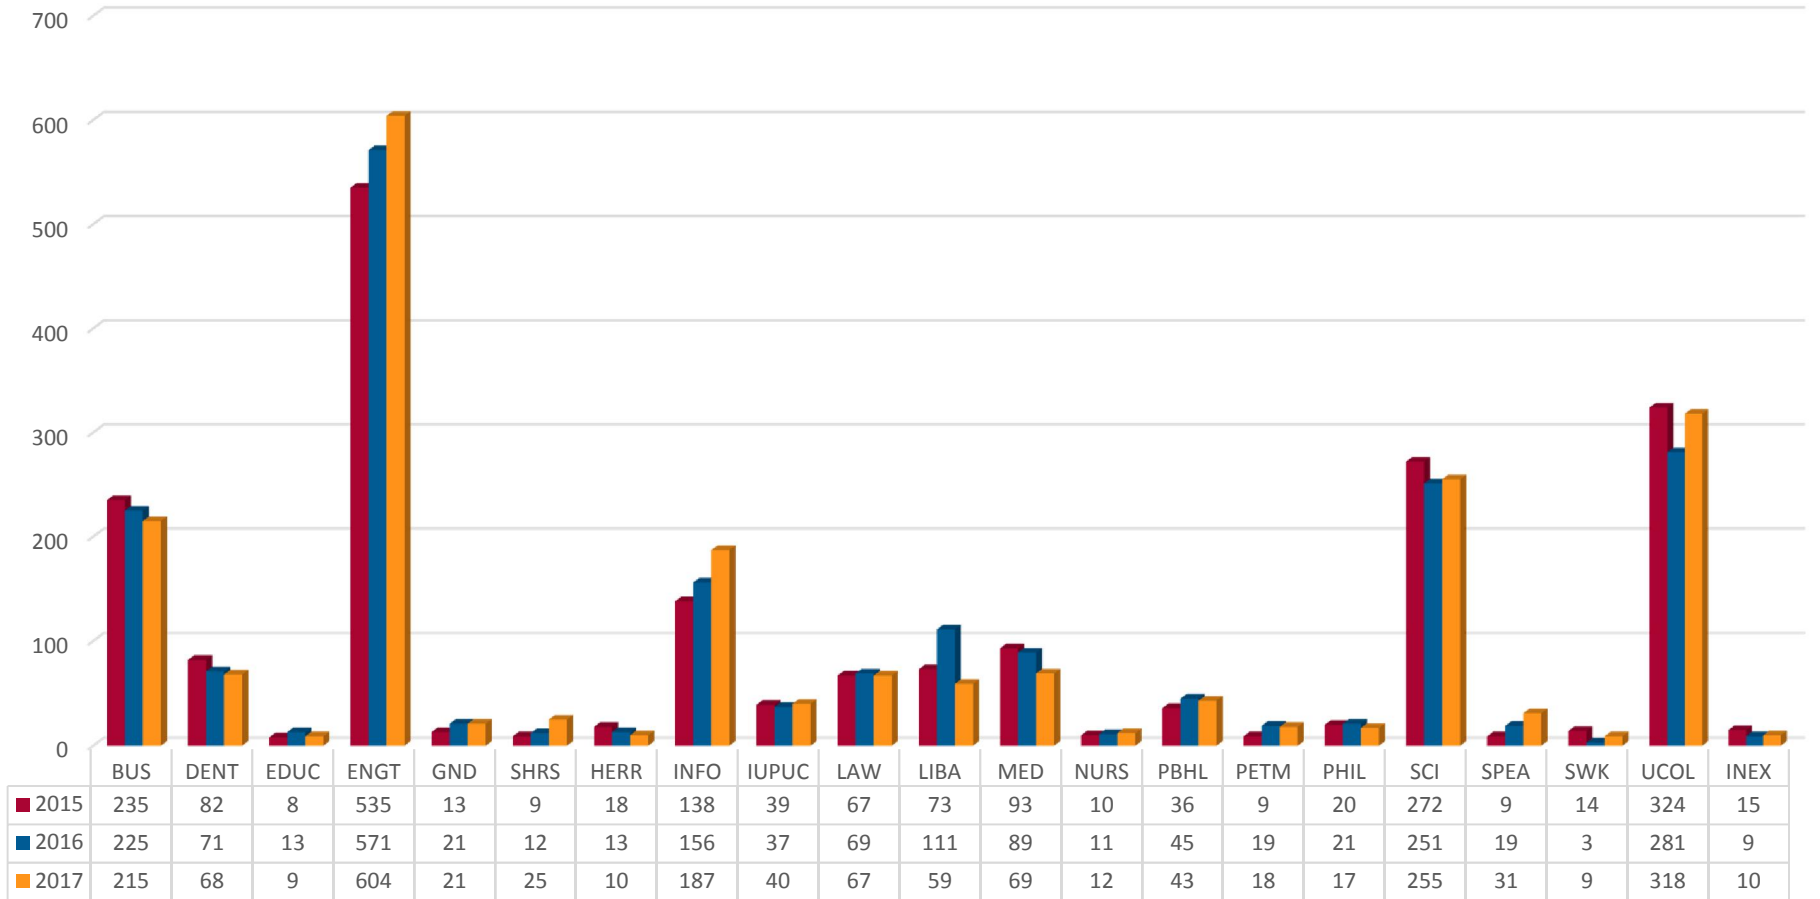

Top 10 Countries

2015	
India	590
Saudi Arabia	405
China	350
Mexico	126
South Korea	56
Iran	36
Malaysia	29
Bangladesh	27
Canada	24
Nigeria	22
Others	382
Total Top 10	1665
Total Enrolled	2047
% Top 10 / Total	81.3%

2016	
India	590
Saudi Arabia	405
China	350
Mexico	126
South Korea	56
Iran	36
Malaysia	29
Bangladesh	27
Canada	24
Nigeria	22
Others	382
Total Top 10	1665
Total Enrolled	2047
% Top 10 / Total	81.3%

2017	
India	639
Saudi Arabia	385
China	322
Mexico	140
Malaysia	57
Iran	42
South Korea	30
United Arab Emirates	30
Angola	25
Bangladesh	24
Others	393
Total Top 10	1694
Total Enrolled	2087
% Top 10 / Total	81.2%

Undergraduate Top 10 Countries

Graduate Top 10 Countries

International Enrollment by School

University College Distribution by Intended School

Program for Intensive English (PIE) Fall 1 session enrollment