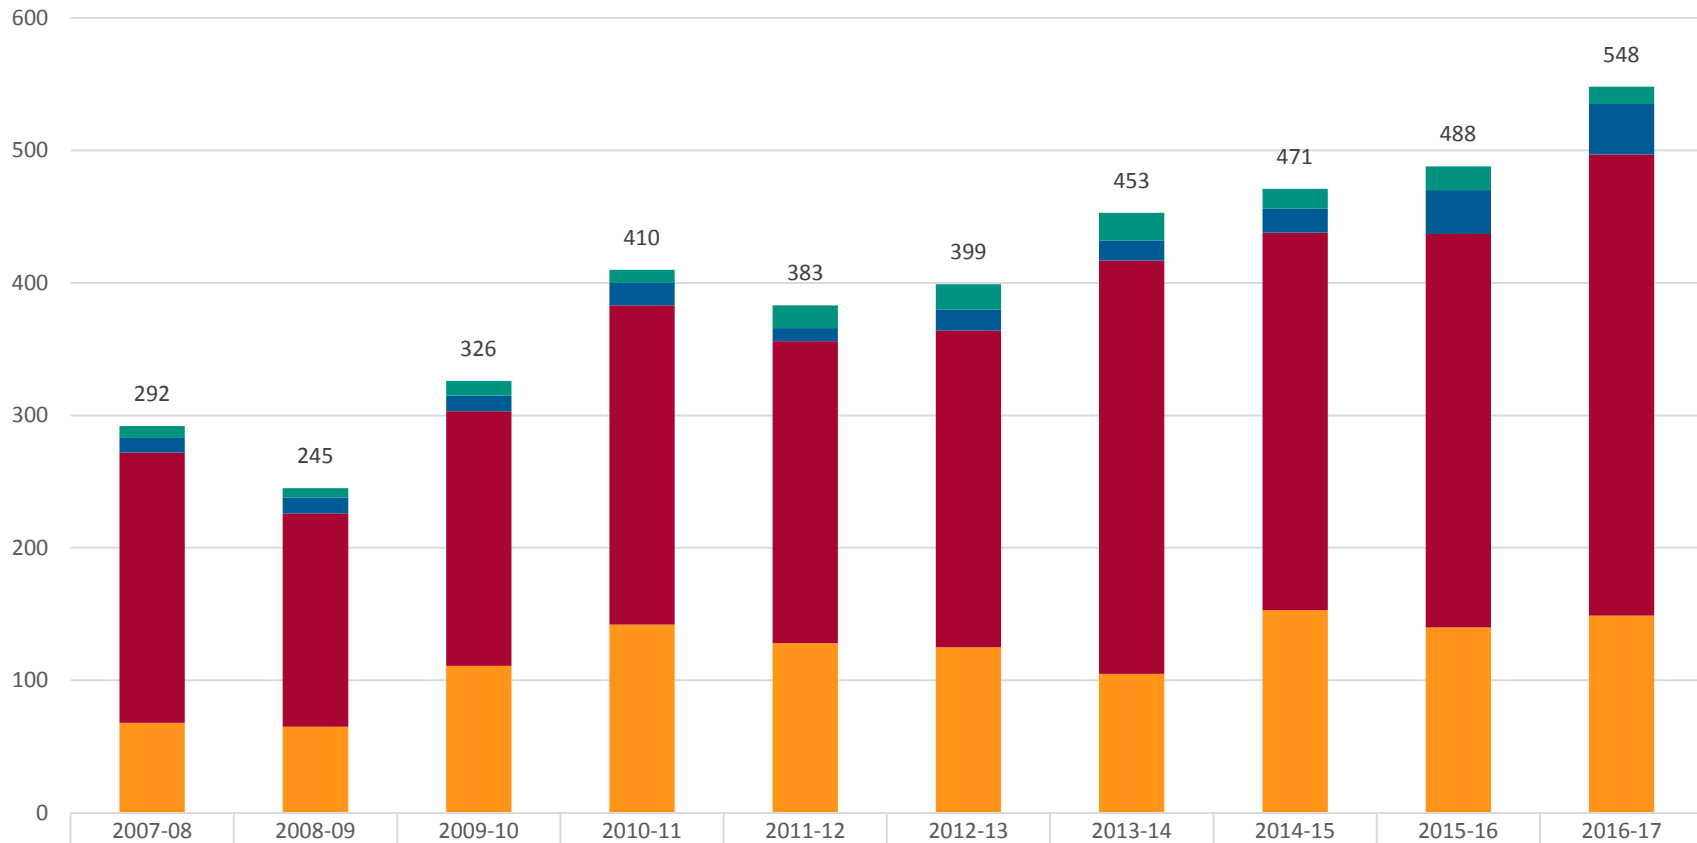

Indianapolis International Student Degrees Excludes Associate degrees and Certificates Data Source: UIRR

	2007-08	2008-09	2009-10	2010-11	2011-12	2012-13	2013-14	2014-15	2015-16	2016-17
Doctoral-Practice	9	7	11	10	17	19	21	15	18	13
Doctoral-Research	11	12	12	17	10	16	15	18	33	38
Masters	204	161	192	241	228	239	312	285	297	348
Baccalaureate	68	65	111	142	128	125	105	153	140	149
Total	292	245	326	410	383	399	453	471	488	548