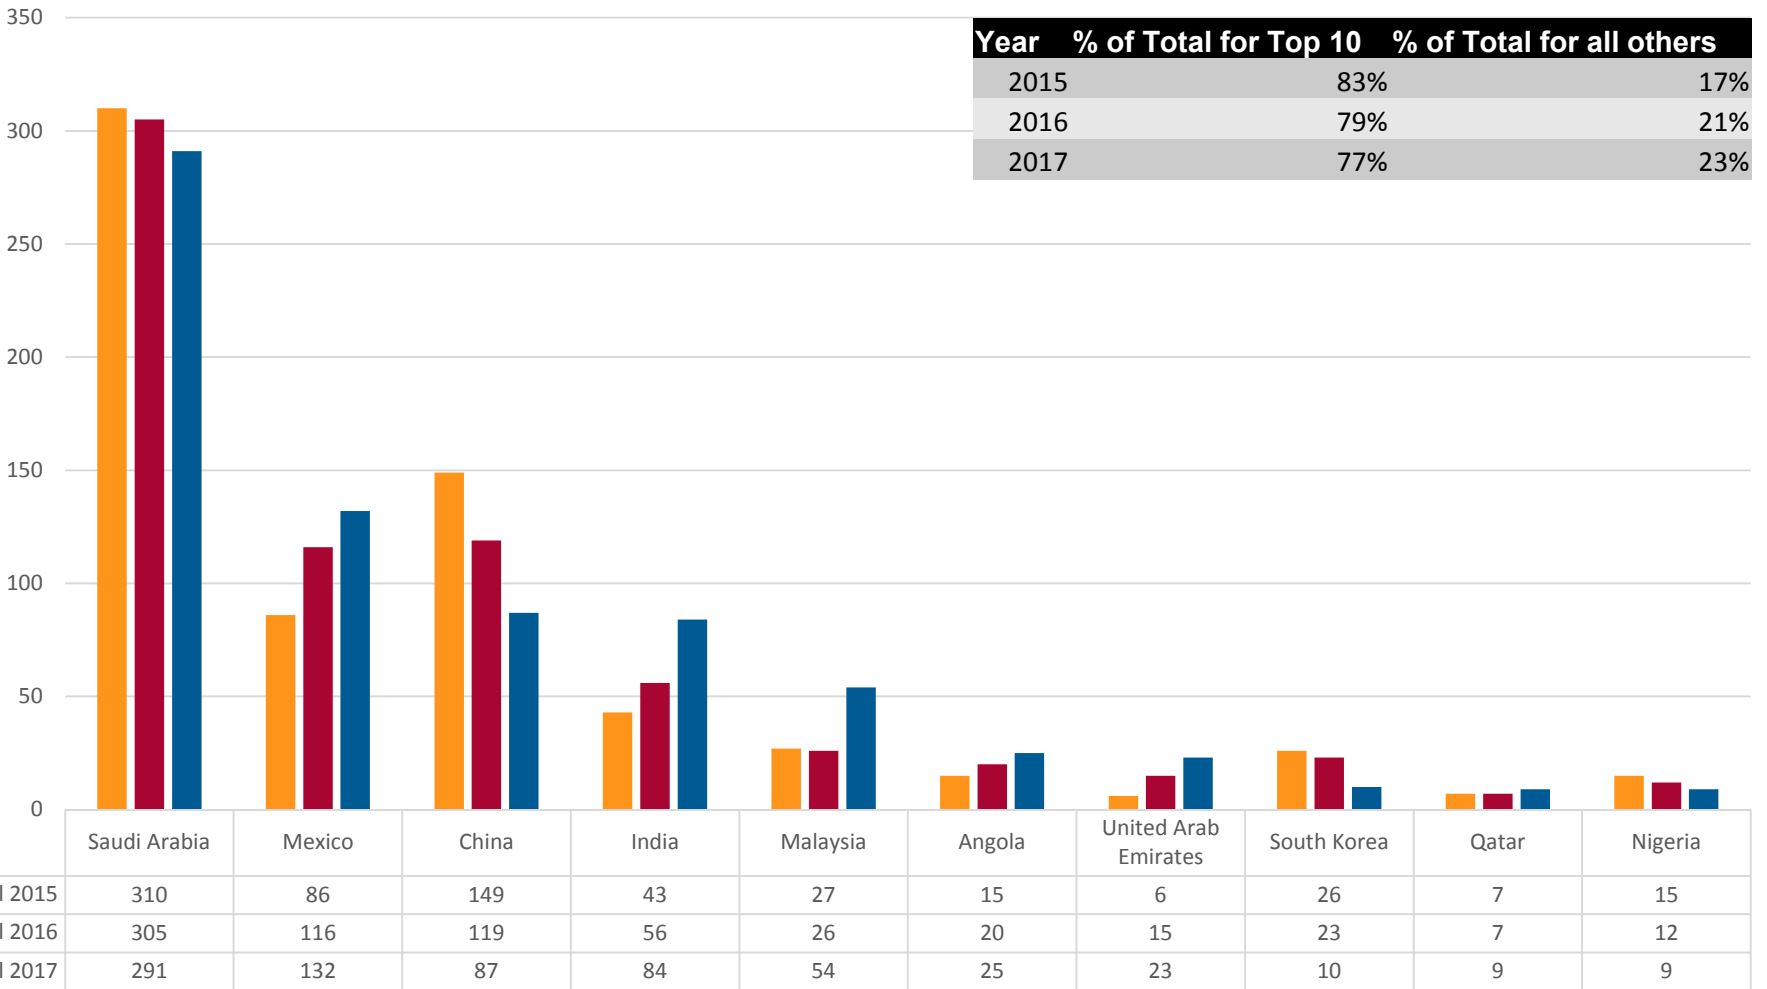

Top 10 Countries

2015	
India	590
Saudi Arabia	405
China	350
Mexico	126
South Korea	56
Iran	36
Malaysia	29
Bangladesh	27
Canada	24
Nigeria	22
Others	382
Total Top 10	1665
Total Enrolled	2047
% Top 10 / Total	81.3%

2016	
India	590
Saudi Arabia	405
China	350
Mexico	126
South Korea	56
Iran	36
Malaysia	29
Bangladesh	27
Canada	24
Nigeria	22
Others	382
Total Top 10	1665
Total Enrolled	2047
% Top 10 / Total	81.3%

2017	
India	639
Saudi Arabia	385
China	322
Mexico	140
Malaysia	57
Iran	42
South Korea	30
United Arab Emirates	30
Angola	25
Bangladesh	24
Others	393
Total Top 10	1694
Total Enrolled	2087
% Top 10 / Total	81.2%

Undergraduate Top 10 Countries