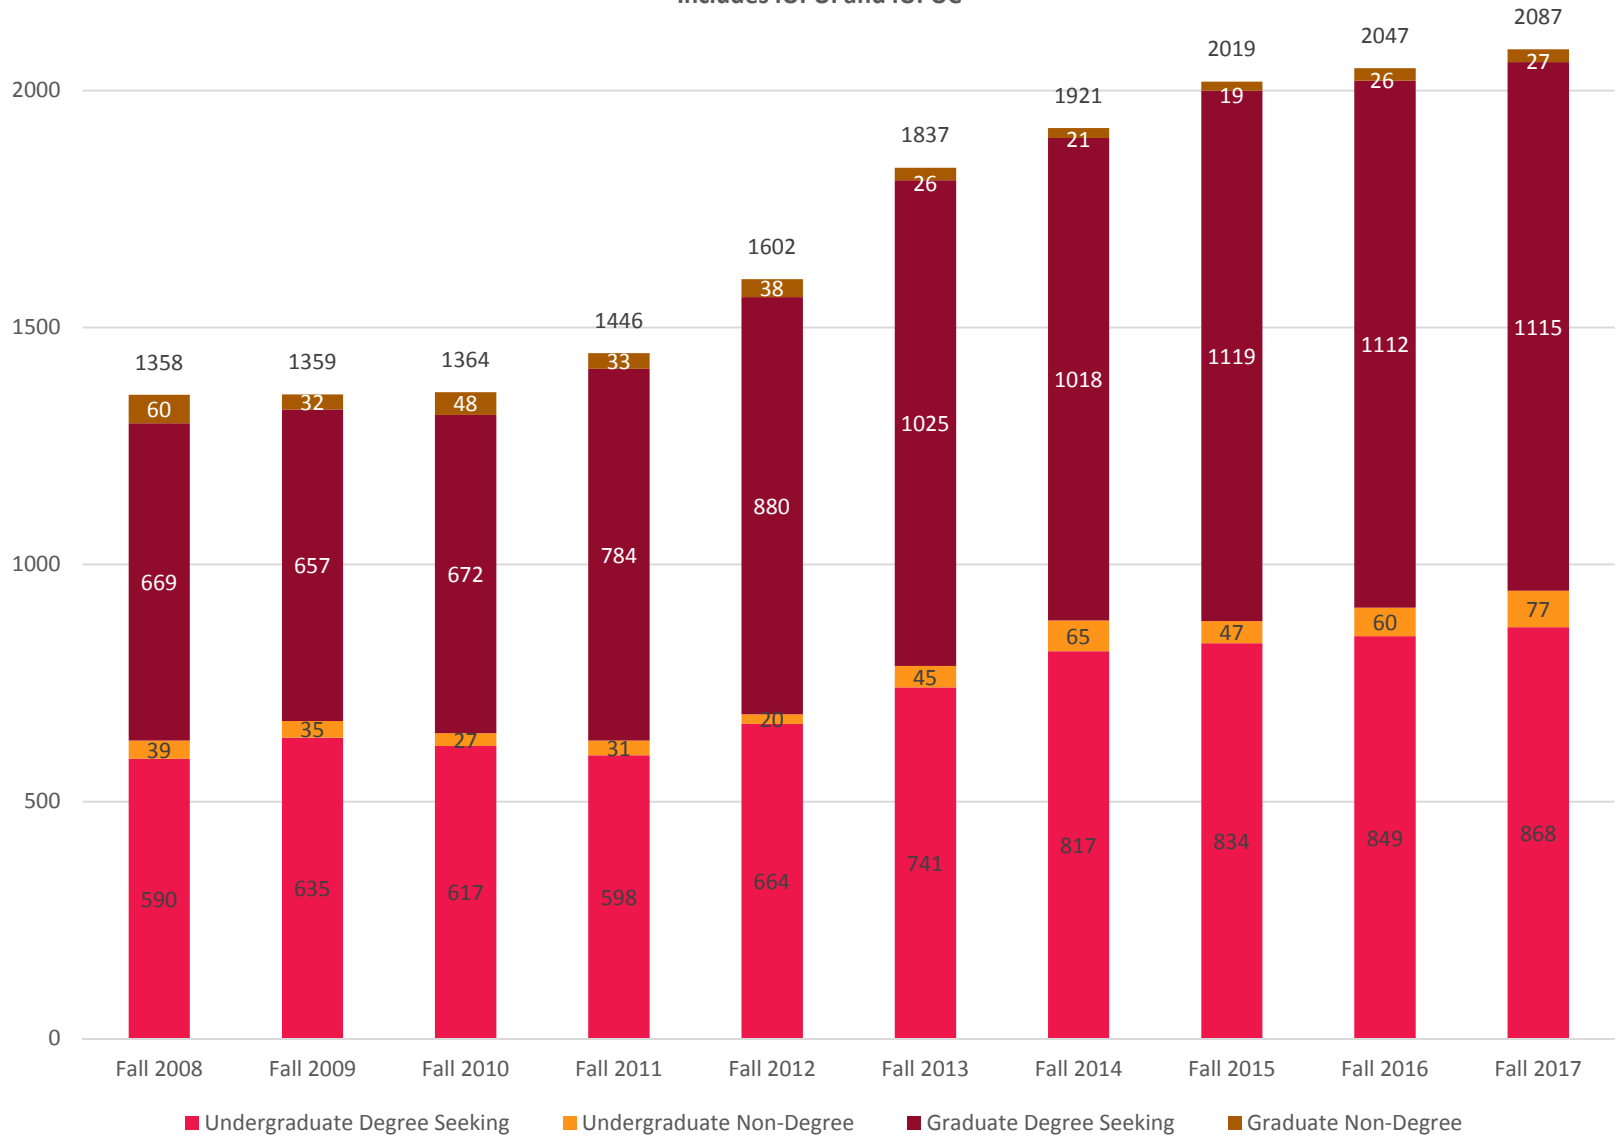

Office of International Affairs

International Enrollment Report September 2017

IUPUI Office of International Affairs

902 W. New York St., ES 2126
Indianapolis, IN 46202
<http://international.iupui.edu>

IUPUI International Student Enrollment Fall Enrollment

Total International Enrollment by Level

Includes IUPUI and IUPUC

New Fall International Enrollment

New International Undergraduate Enrollment by Admit Type

International Undergraduate Enrollment by Level

Undergraduate International Enrollment by Tuition Residency