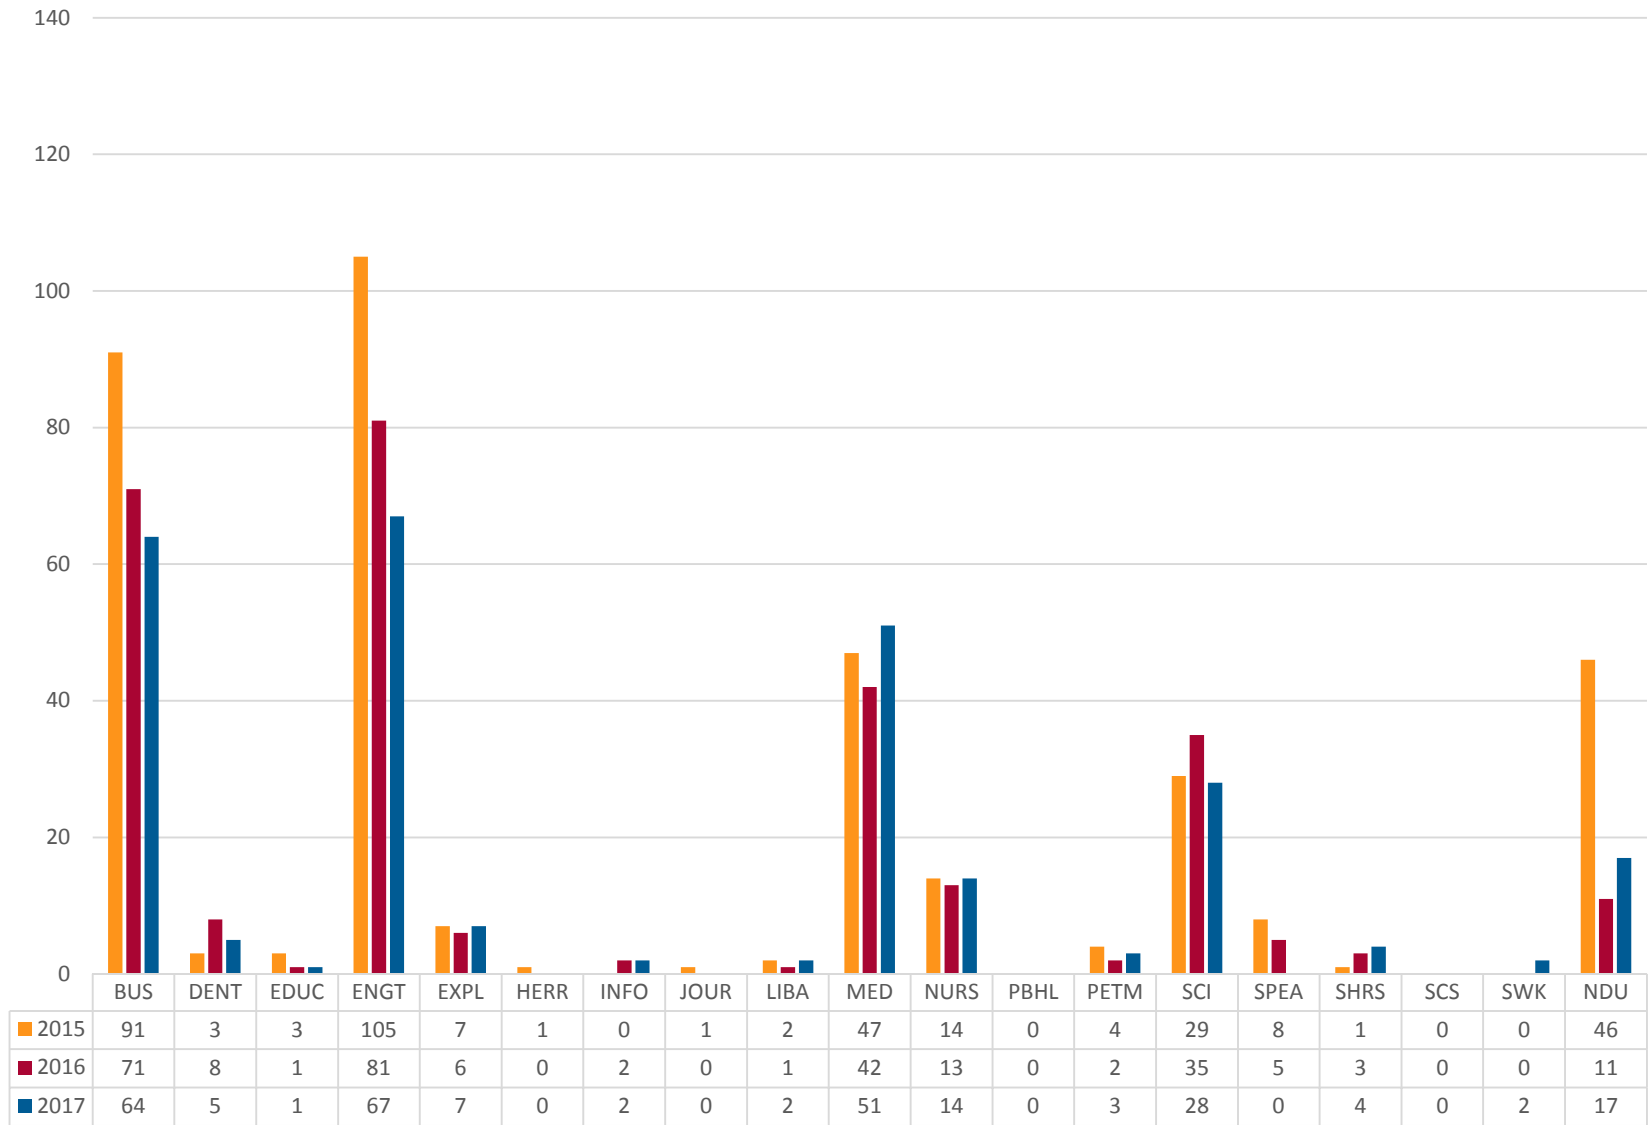

2016	
India	590
Saudi Arabia	405
China	350
Mexico	126
South Korea	56
Iran	36
Malaysia	29
Bangladesh	27
Canada	24
Nigeria	22
Others	382
Total Top 10	1665
Total Enrolled	2047
% Top 10 / Total	81.3%

2017	
India	639
Saudi Arabia	385
China	322
Mexico	140
Malaysia	57
Iran	42
South Korea	30
United Arab Emirates	30
Angola	25
Bangladesh	24
Others	393
Total Top 10	1694
Total Enrolled	2087
% Top 10 / Total	81.2%

Undergraduate Top 10 Countries

Graduate Top 10 Countries

International Enrollment by School

University College Distribution by Intended School

Program for Intensive English (PIE) Fall 1 session enrollment

Three-Year Comparison of New Enrollees by Visa Type IUPUI and IUPUC