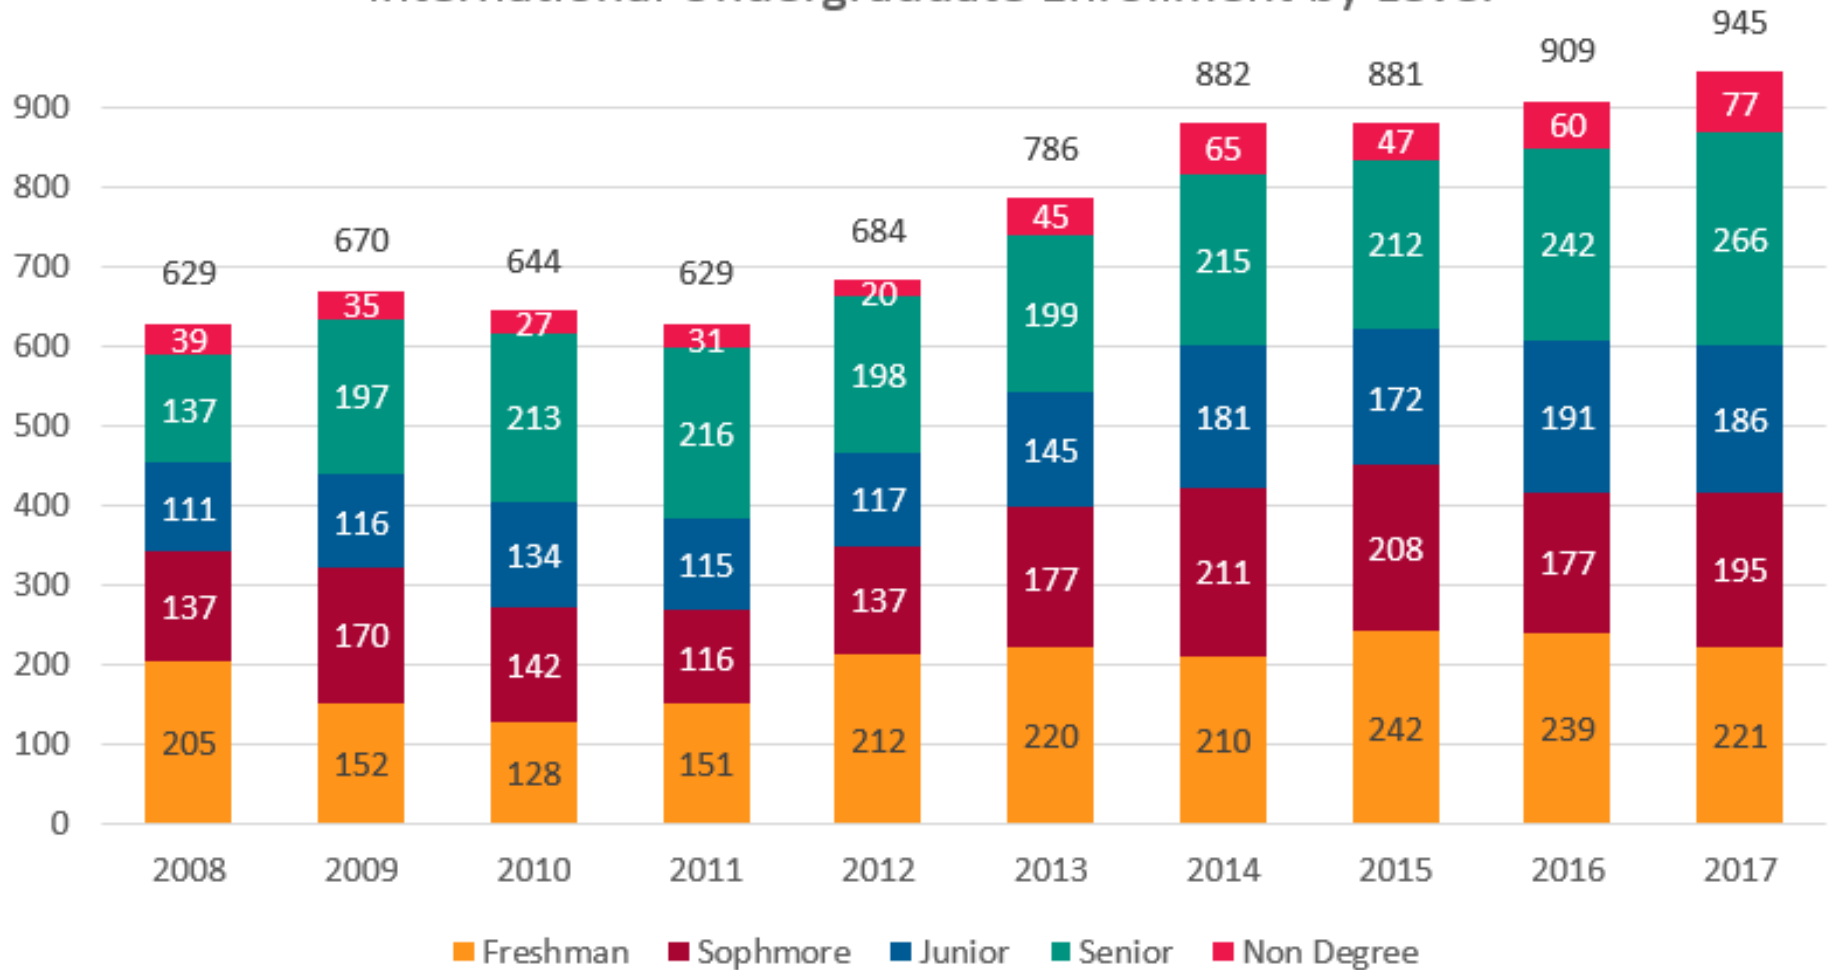

Total International Enrollment by Level

Includes IUPUI and IUPUC

New Fall International Enrollment

New International Undergraduate Enrollment by Admit Type

International Undergraduate Enrollment by Level

Undergraduate International Enrollment by Tuition Residency

Top 10 Countries

2015	
India	590
Saudi Arabia	405
China	350
Mexico	126
South Korea	56
Iran	36
Malaysia	29
Bangladesh	27
Canada	24
Nigeria	22
Others	382
Total Top 10	1665
Total Enrolled	2047
% Top 10 / Total	81.3%

2016	
India	590
Saudi Arabia	405
China	350
Mexico	126
South Korea	56
Iran	36
Malaysia	29
Bangladesh	27
Canada	24
Nigeria	22
Others	382
Total Top 10	1665
Total Enrolled	2047
% Top 10 / Total	81.3%

2017	
India	639
Saudi Arabia	385
China	322
Mexico	140
Malaysia	57
Iran	42
South Korea	30
United Arab Emirates	30
Angola	25
Bangladesh	24
Others	393
Total Top 10	1694
Total Enrolled	2087
% Top 10 / Total	81.2%