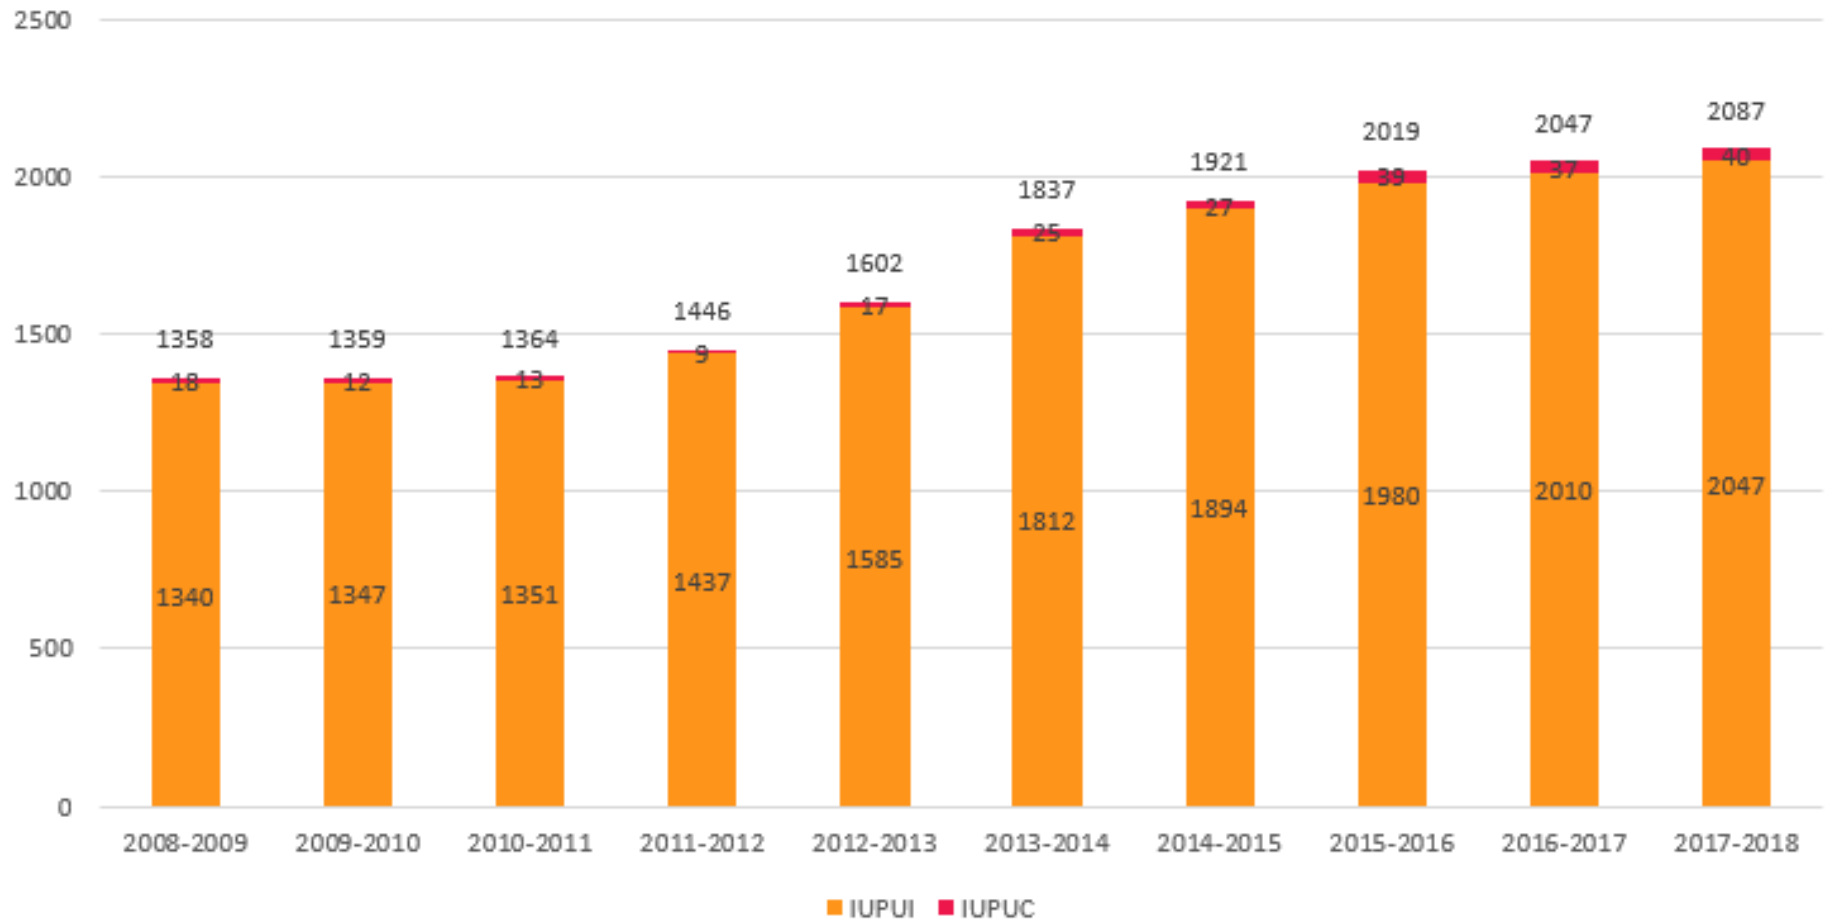

Office of International Affairs

International Enrollment Report September 2017

IUPUI Office of International Affairs

902 W. New York St., ES 2126
Indianapolis, IN 46202
<http://international.iupui.edu>

IUPUI International Student Enrollment Fall Enrollment

Total International Enrollment by Level

Includes IUPUI and IUPUC

New Fall International Enrollment

New International Undergraduate Enrollment by Admit Type

International Undergraduate Enrollment by Level

Undergraduate International Enrollment by Tuition Residency

Top 10 Countries

2015	
India	590
Saudi Arabia	405
China	350
Mexico	126
South Korea	56
Iran	36
Malaysia	29
Bangladesh	27
Canada	24
Nigeria	22
Others	382
Total Top 10	1665
Total Enrolled	2047
% Top 10 / Total	81.3%