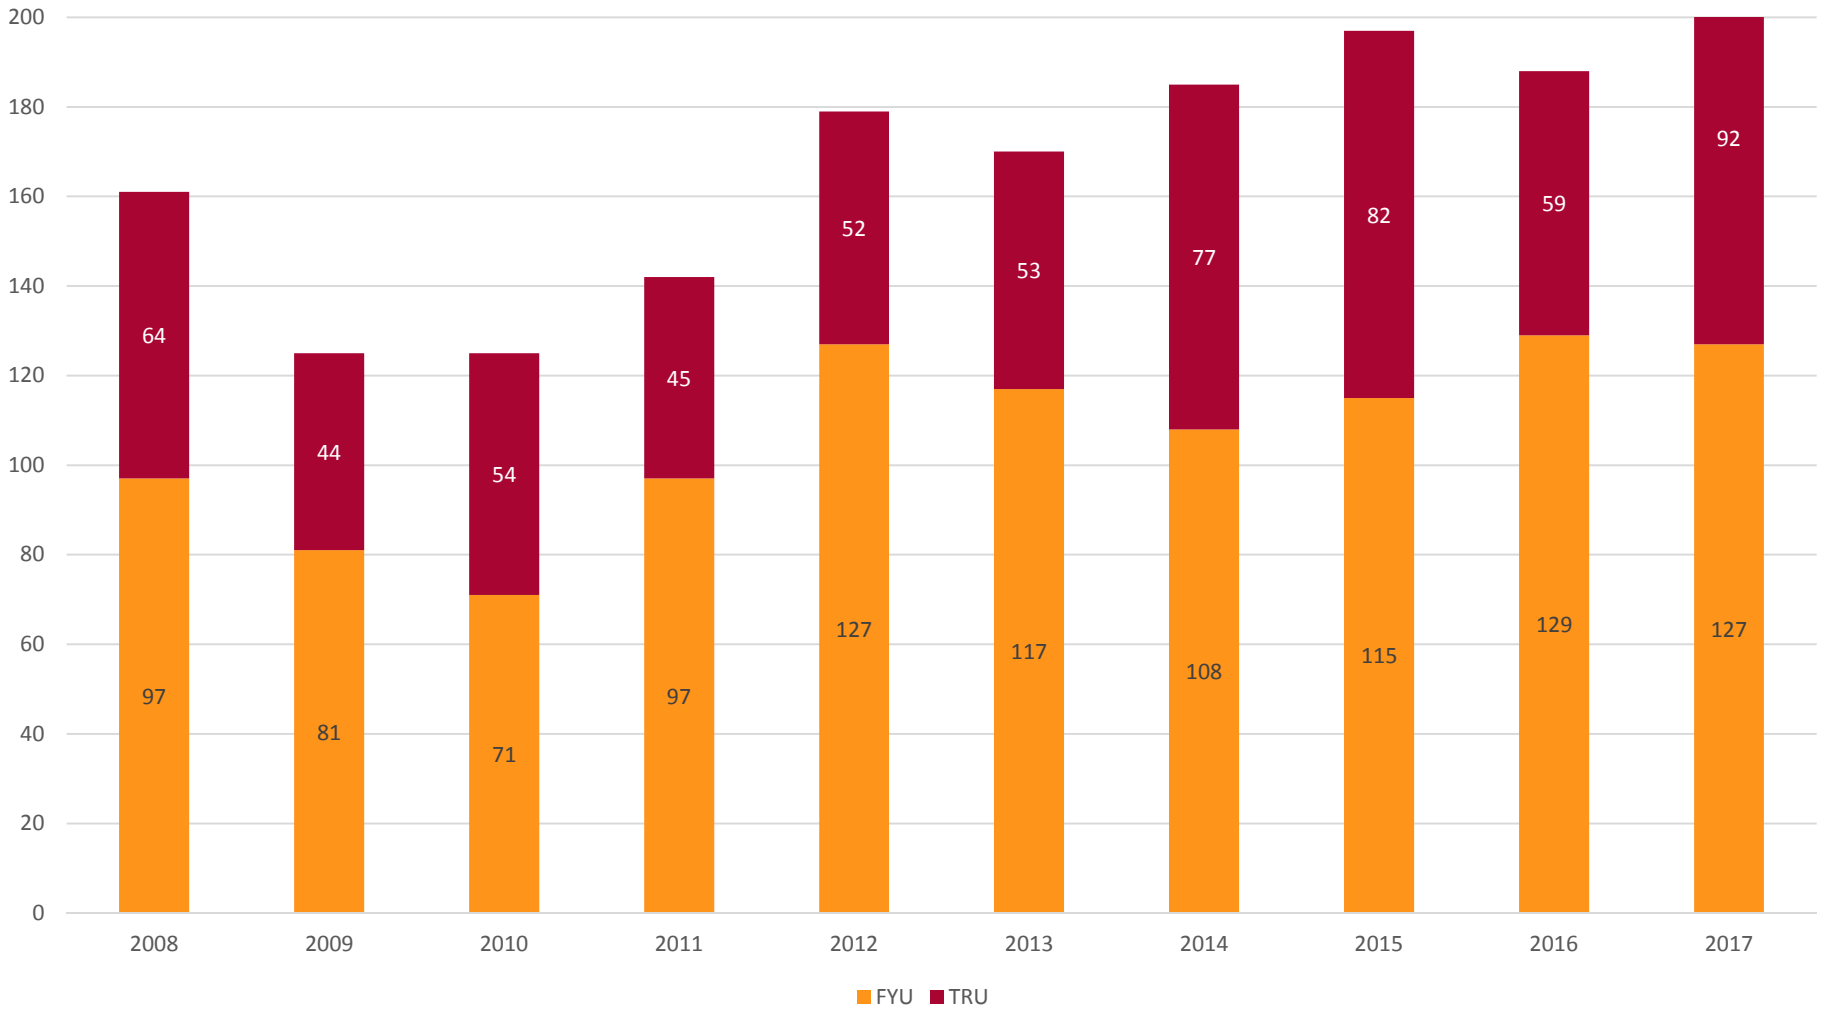

Total International Enrollment by Level

Includes IUPUI and IUPUC

New Fall International Enrollment

New International Undergraduate Enrollment by Admit Type

International Undergraduate Enrollment by Level

Undergraduate International Enrollment by Tuition Residency

Top 10 Countries

2015	
India	590
Saudi Arabia	405
China	350
Mexico	126
South Korea	56
Iran	36
Malaysia	29
Bangladesh	27
Canada	24
Nigeria	22
Others	382
Total Top 10	1665
Total Enrolled	2047
% Top 10 / Total	81.3%

2016	
India	590
Saudi Arabia	405
China	350
Mexico	126
South Korea	56
Iran	36
Malaysia	29
Bangladesh	27
Canada	24
Nigeria	22
Others	382
Total Top 10	1665
Total Enrolled	2047
% Top 10 / Total	81.3%

2017	
India	639
Saudi Arabia	385
China	322
Mexico	140
Malaysia	57
Iran	42
South Korea	30
United Arab Emirates	30
Angola	25
Bangladesh	24
Others	393
Total Top 10	1694
Total Enrolled	2087
% Top 10 / Total	81.2%