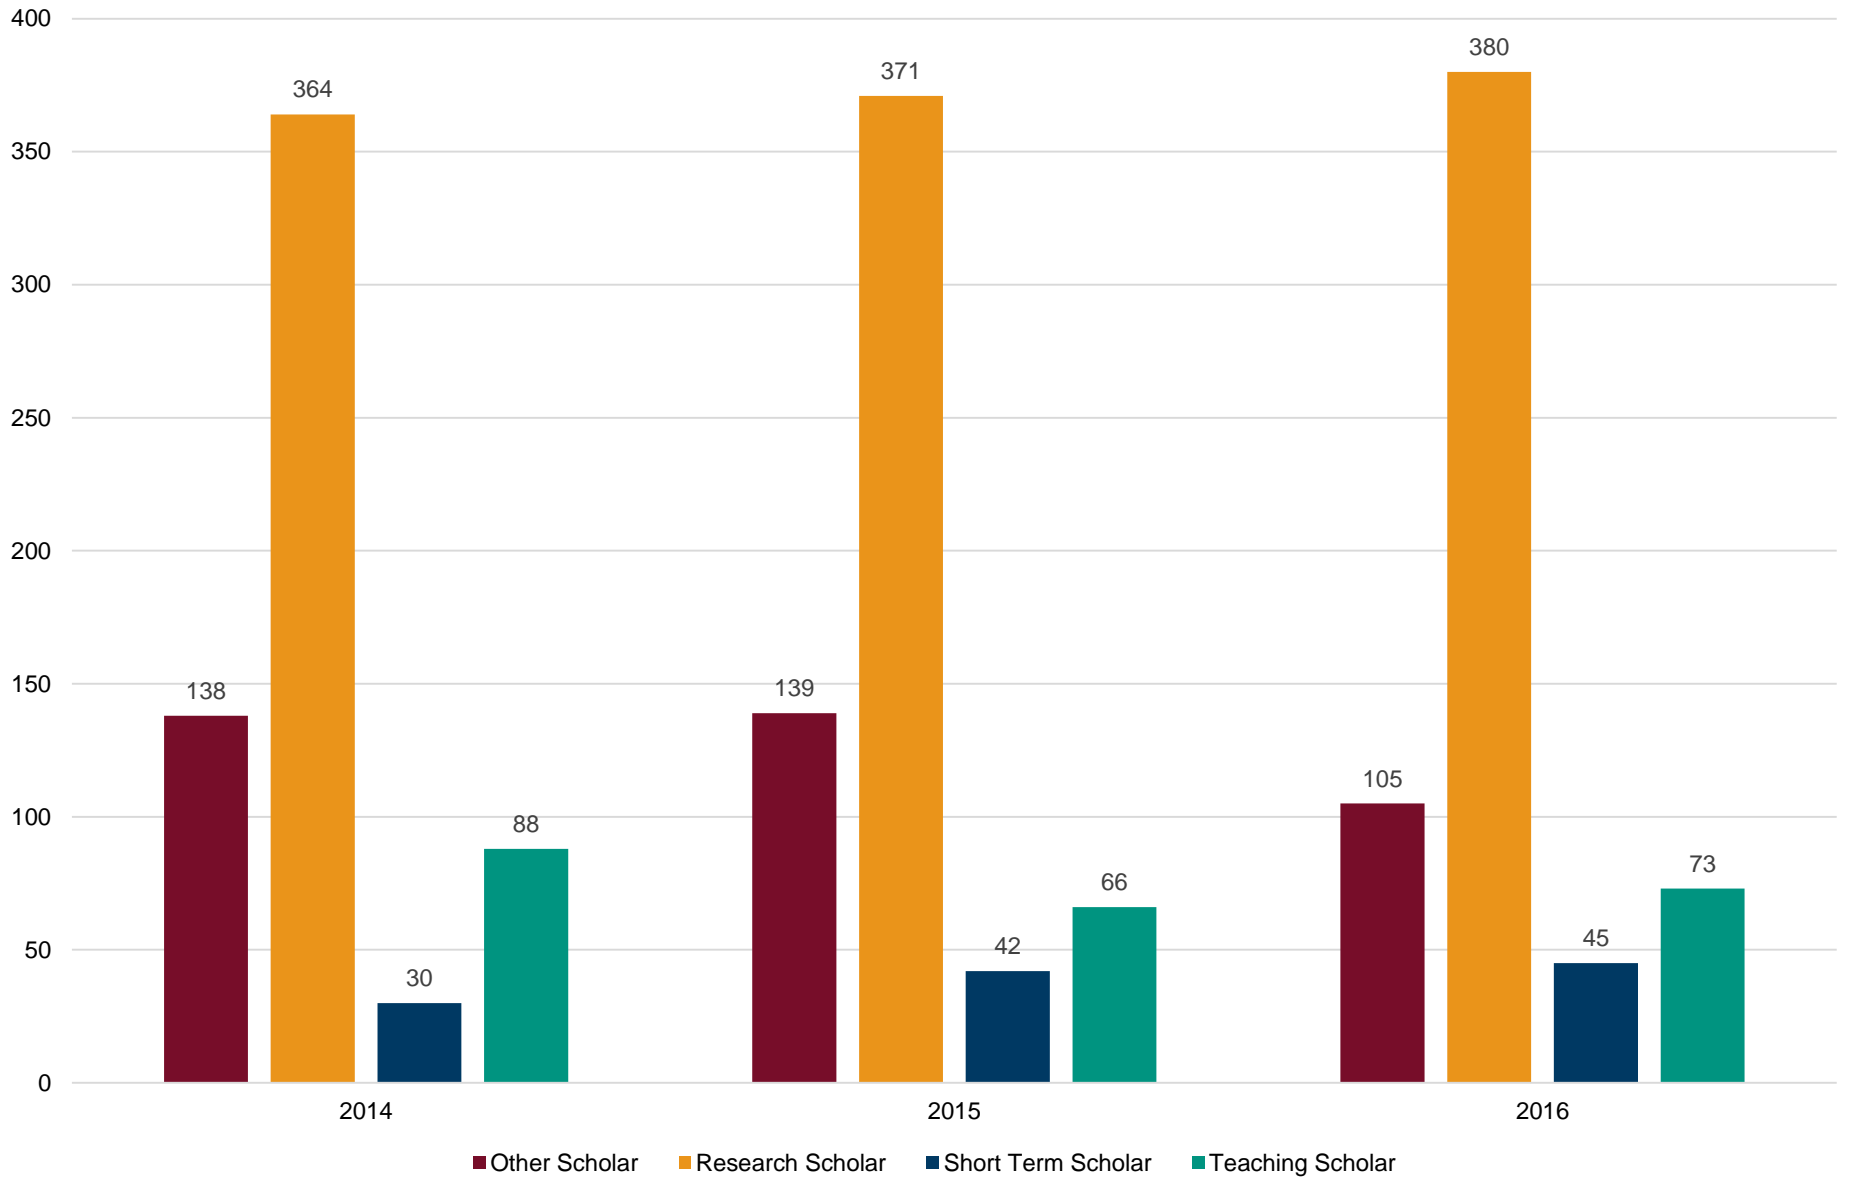

# IUPUI International Scholars by Visa Type

	2012	2013	2014	2015	2016
J1	429	454	440	456	436
Other	4	11	10	6	10
O1	2	3	3	2	2
H1B	225	203	167	154	155

# Top Sending Countries for IUPUI International Scholars

# Total Scholars by Field of Study

2014 2015 2016

# Total Scholars by Category