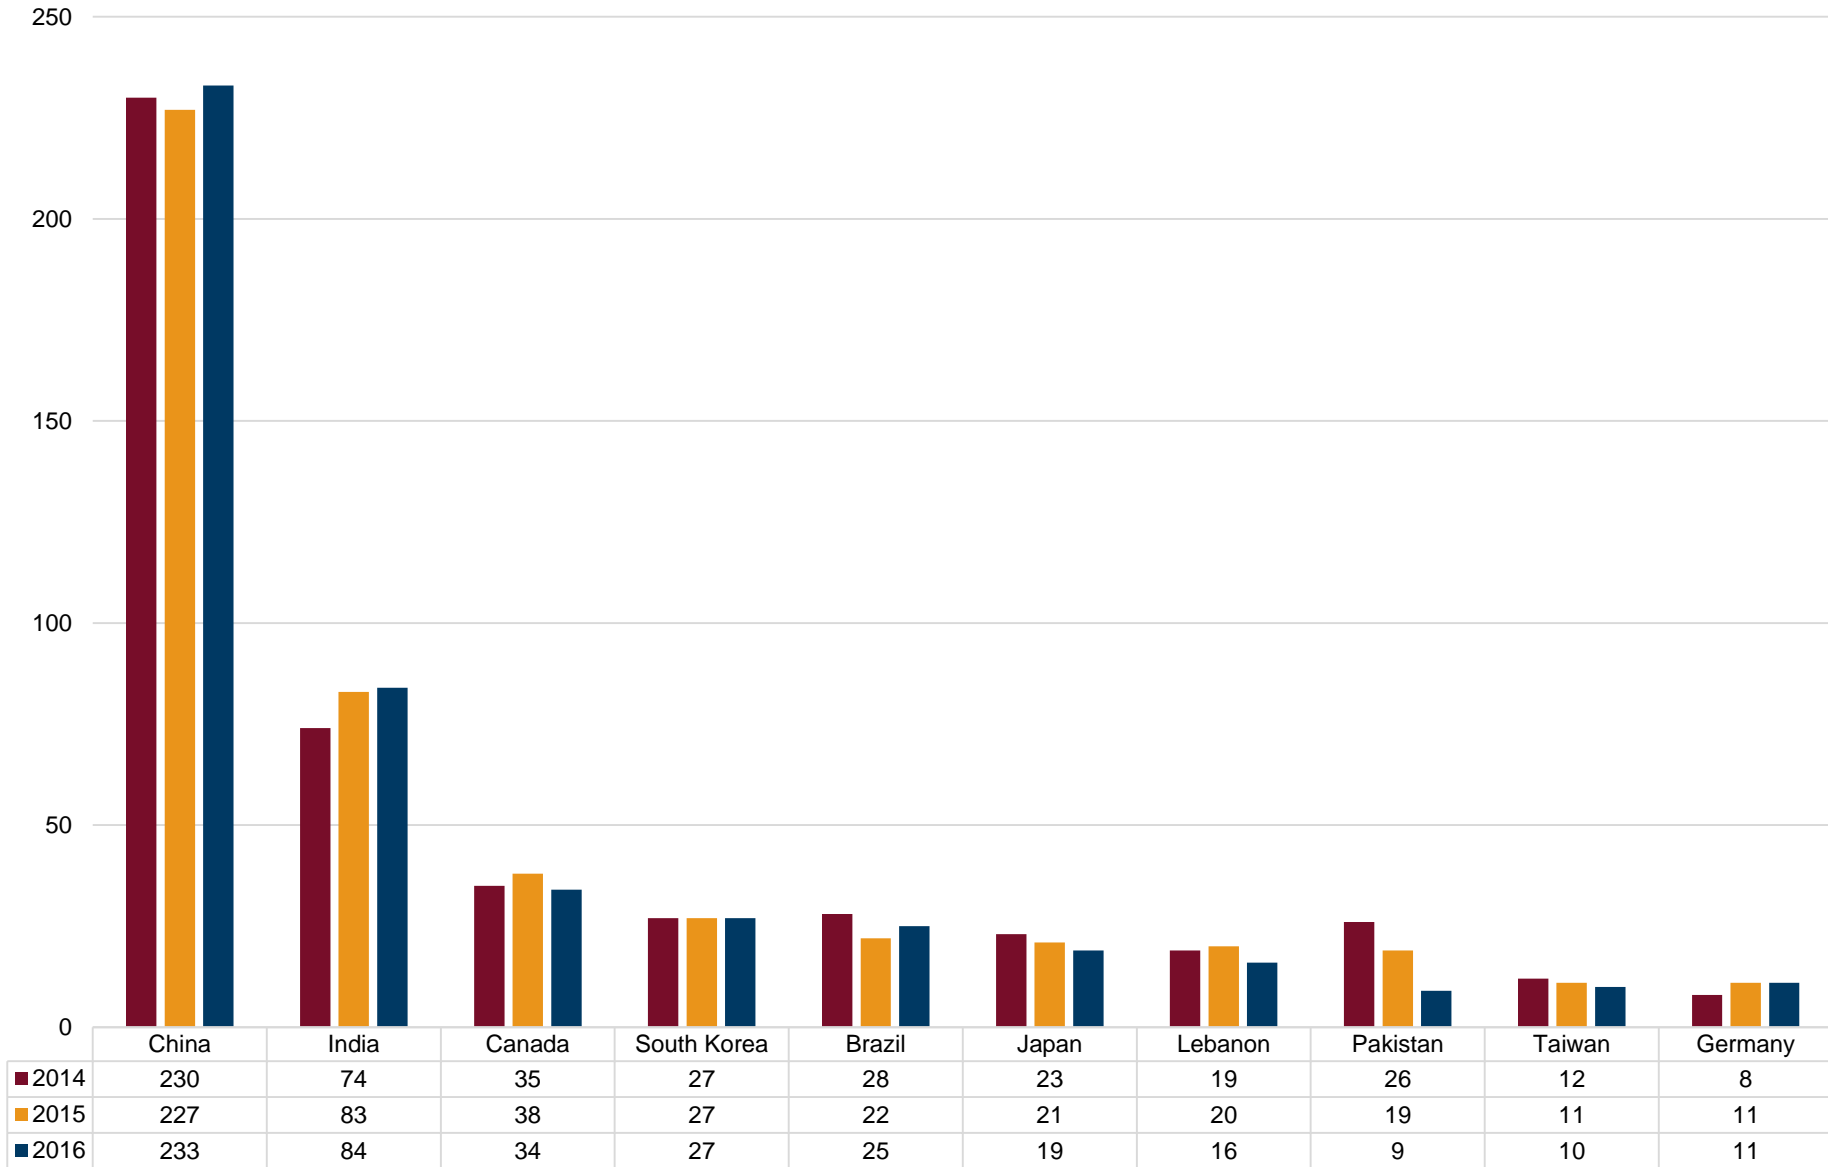

Top Sending Countries for IUPUI International Scholars