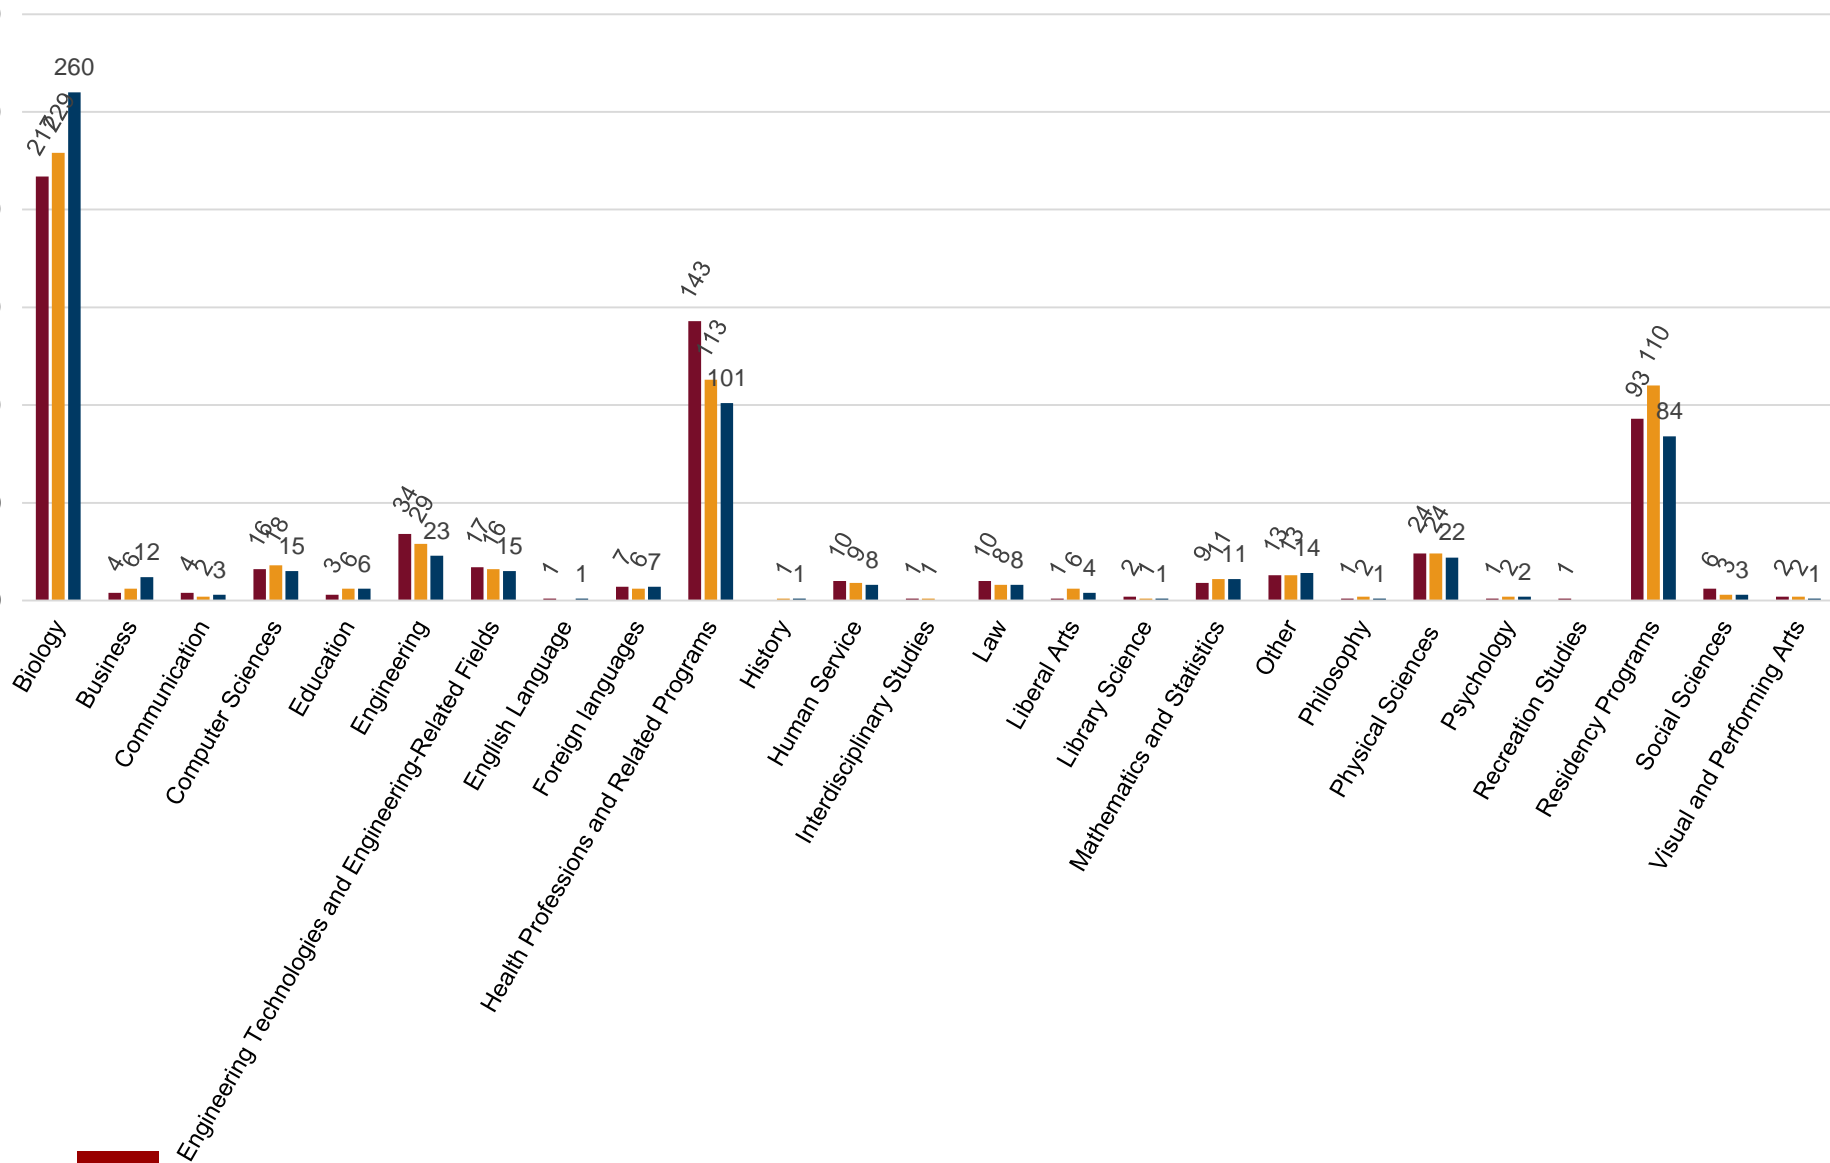

# IUPUI International Scholars by Visa Type

	2012	2013	2014	2015	2016
J1	429	454	440	456	436
Other	4	11	10	6	10
O1	2	3	3	2	2
H1B	225	203	167	154	155

# Top Sending Countries for IUPUI International Scholars

# Total Scholars by Field of Study

2014 2015 2016