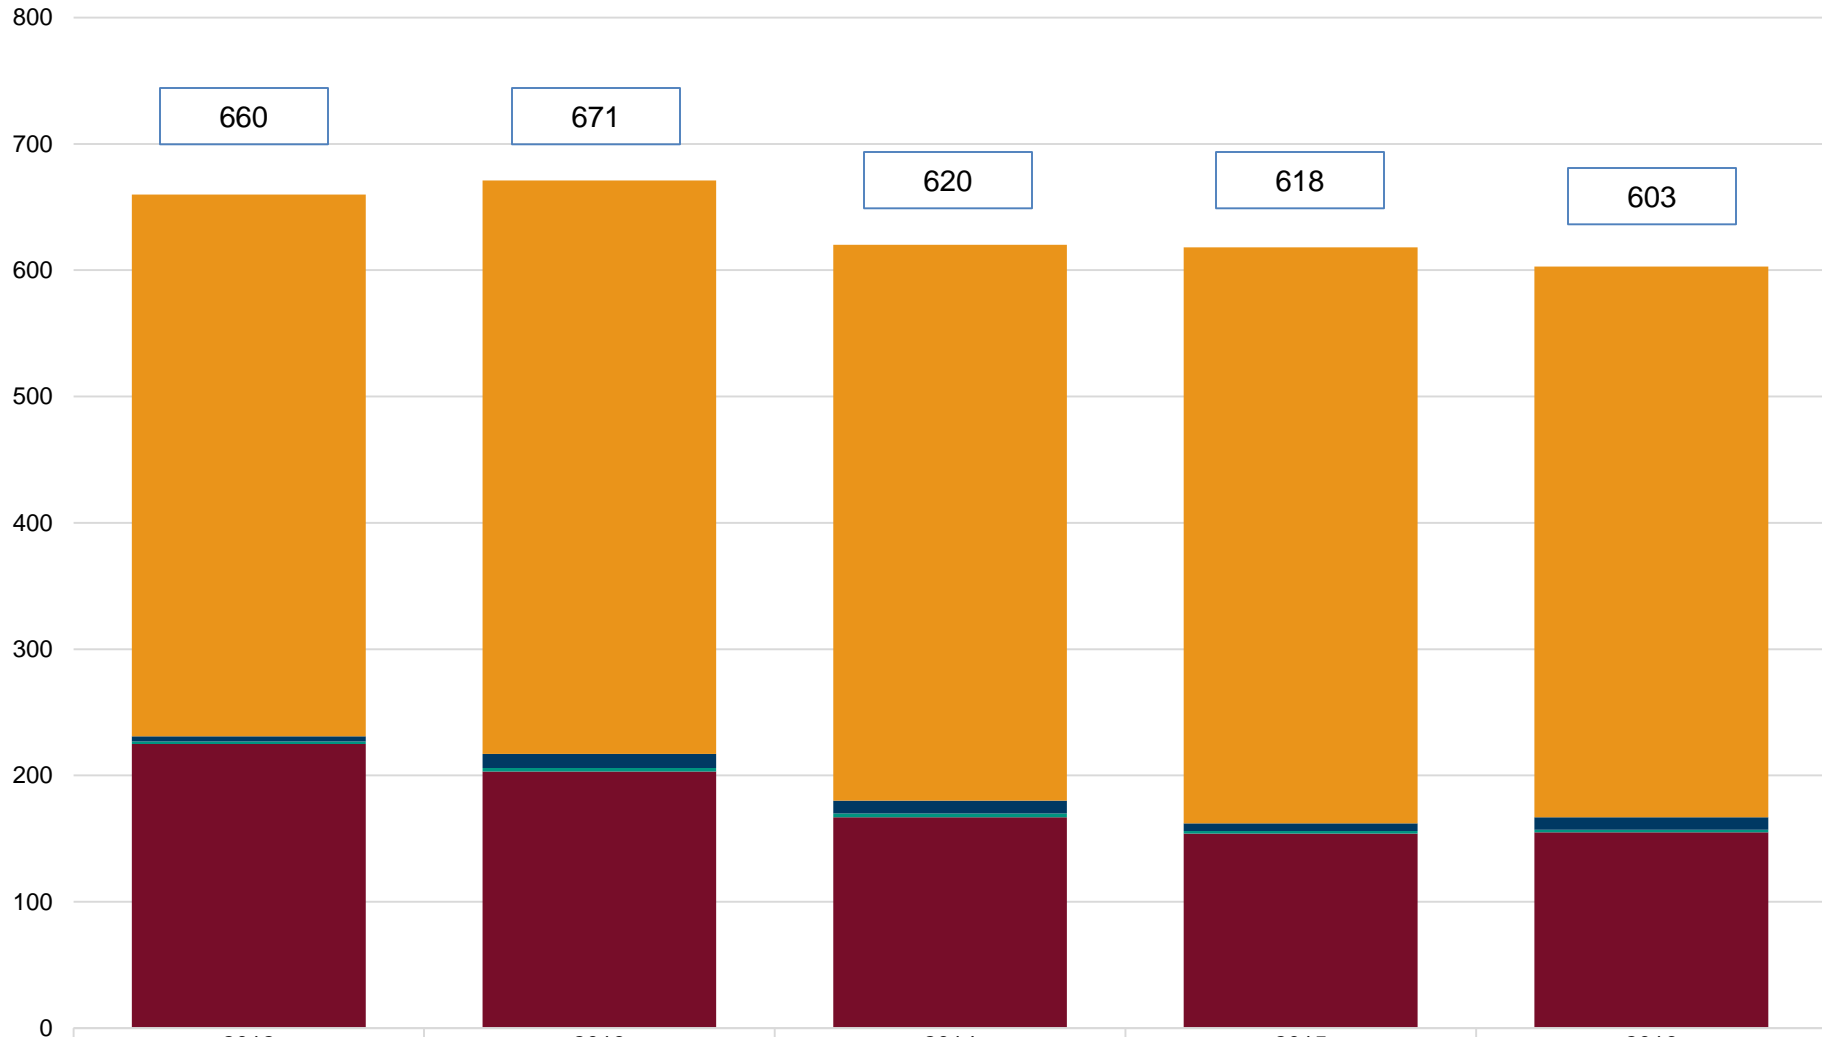

# IUPUI International Scholars by Visa Type

	2012	2013	2014	2015	2016
J1	429	454	440	456	436
Other	4	11	10	6	10
O1	2	3	3	2	2
H1B	225	203	167	154	155